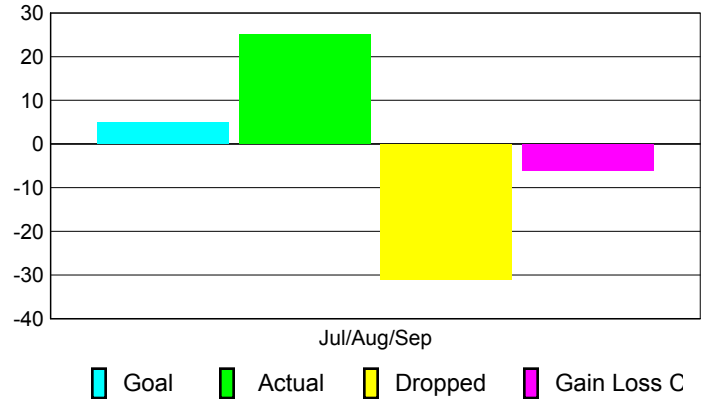

Membership Results 2010-2011

Goal, New, Dropped, Gain/Loss