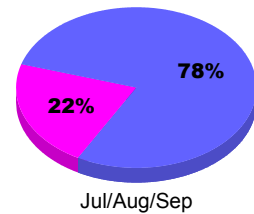

Membership Results
2010-2011

Membership
2009-2010

Month	Net Memb Goal	Actual New Memb	Actual Dropped Memb	Gain/Loss of Memb	Gain/Loss of Memb
Jul/Aug/Sep	5	25	-31	-6	-20
Totals	5	25	-31	-6	-20

Membership Results 2010-2011

Goal, New, Dropped, Gain/Loss

Comparison of Membership Gain/Loss

Current Year Compared to the Previous Year

Gender Comparison 2010-2011

■ Male ■ Female